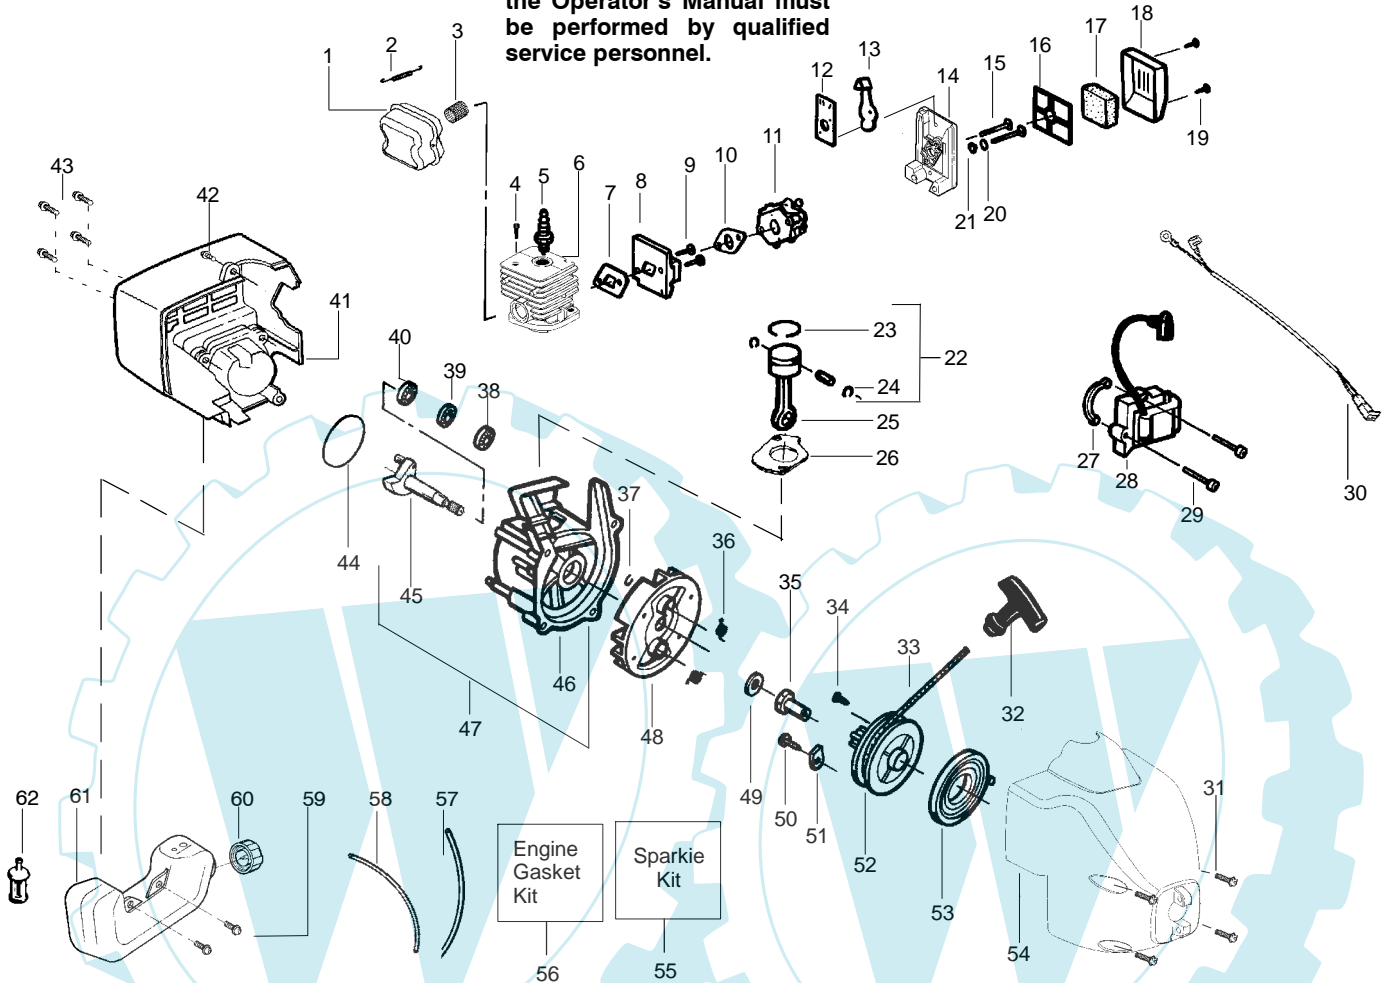

PARTS LIST NO. 530086888		McCULLOCH. PARTS LIST	MODEL(s) Trim Mac 250	
DATE 1/21/05	Replaces 530086888 - 11/23/04		Note: Illustration may differ from actual model due to design changes	PAGE NO. 5

TYPE 3

WARNING
All repairs, adjustments and maintenance not described in the Operator's Manual must be performed by qualified service personnel.

Ref.	Part No.	Description	Ref.	Part No.	Description	Ref.	Part No.	Description
1.	530071390	Kit - Muffler (incl. 2,3)	23.	530055120	Ring-Piston	46.	530012491	Assy-Crankcase (Incl. 38-40)
2.	530042088	Spring-Muffler	24.	530015162	Ret.-Piston Pin	47.	530071337	Assy-C'case & C'shaft (Incl. 37,45,46)
3.	530071391	Screen-Spark Arrestor	25.	530069615	Kit-Conn. Rod Ass'y.	48.	530069886	Assy-Flywheel
4.	530015953	Screw-Cylinder	26.	530069616	Gasket-Cylinder (Kit)	49.	530015828	Washer-Flat
5.	Champion	Spark Plug (RCJ6Y)	27.	530036145	Spacer-Module	50.	530015775	Screw
6.	530069757	Kit - Cylinder	28.	530039211	Module-Ignition	51.	530053985	Retainer-Pulley
7.	530069616	Gasket-Cyl./Carb.(Kit)	29.	530015954	Screw	52.	530071536	Kit-Starter Pulley (Incl. 34)
8.	530069758	Kit - Carb. Adaptor	30.	530047278	Assy-Switch Wire	53.	530042086	Spring-Starter
9.	530016014	Screw	31.	530015810	Screw	54.	530071526	Assy. - Fan Housing
10.	530069616	Gasket-Carb. (Kit)	32.	530027569	Handle-Starter	55.	507475326	Kit-Sparkie (Incl. spring term. & boot)
11.	---	Kit - Carburetor Ass'y (WA-226)	33.	530071542	Kit - Rope	56.	530069616	Kit-Engine Gasket (Incl. 7,10,26,44)
	530071635	(WT-631)	34.	530016326	Screw	57.	530069216	Kit-Fuel Line(large)
12.	530038747	Plate-Choke Mounting	35.	530027953	Coupling-Drive	58.	530069247	Kit-Fuel Line(small)
13.	530035499	Shutter-Choke	36.	530023817	Spring-Starter Dog	59.	530016379	Retainer-Tank
14.	530052431	Box-Air	37.	530015941	Retain. Ring-C'shaft	60.	530014347	Assy-Fuel Cap
15.	530015887	Screw	38.	530055728	Bearing-Outer	61.	530056731	Assy-Fuel Tank (Incl. cap, lines,filter)
16.	530036569	Plate - Filter Support	39.	530071615	Kit-C'case Seal	62.	530095646	Assy-Fuel Pickup
17.	530036575	Air Filter- Foam	40.	530032125	Bearing-Inner			
18.	530054414	Cover-Air Filter	41.	530056548	Shroud-Rear			
19.	530015892	Screw	42.	530015886	Screw			
20.	530015852	Spacer-Choke	43.	530015810	Screw			
21.	530015254	Washer	44.	530071535	O-Ring-C'case/Shrd (Kit)			
22.	530069987	Kit - Piston (Incl. 23, 24 & Pin)	45.	530012413	Assy-Crankshaft			

✓ = NEW PART NUMBER FOR THIS IPL

* = REFER TO THE SERVICE REFERENCE INDICATED FOR MORE INFORMATION. (LOCATED AT END OF IPL)