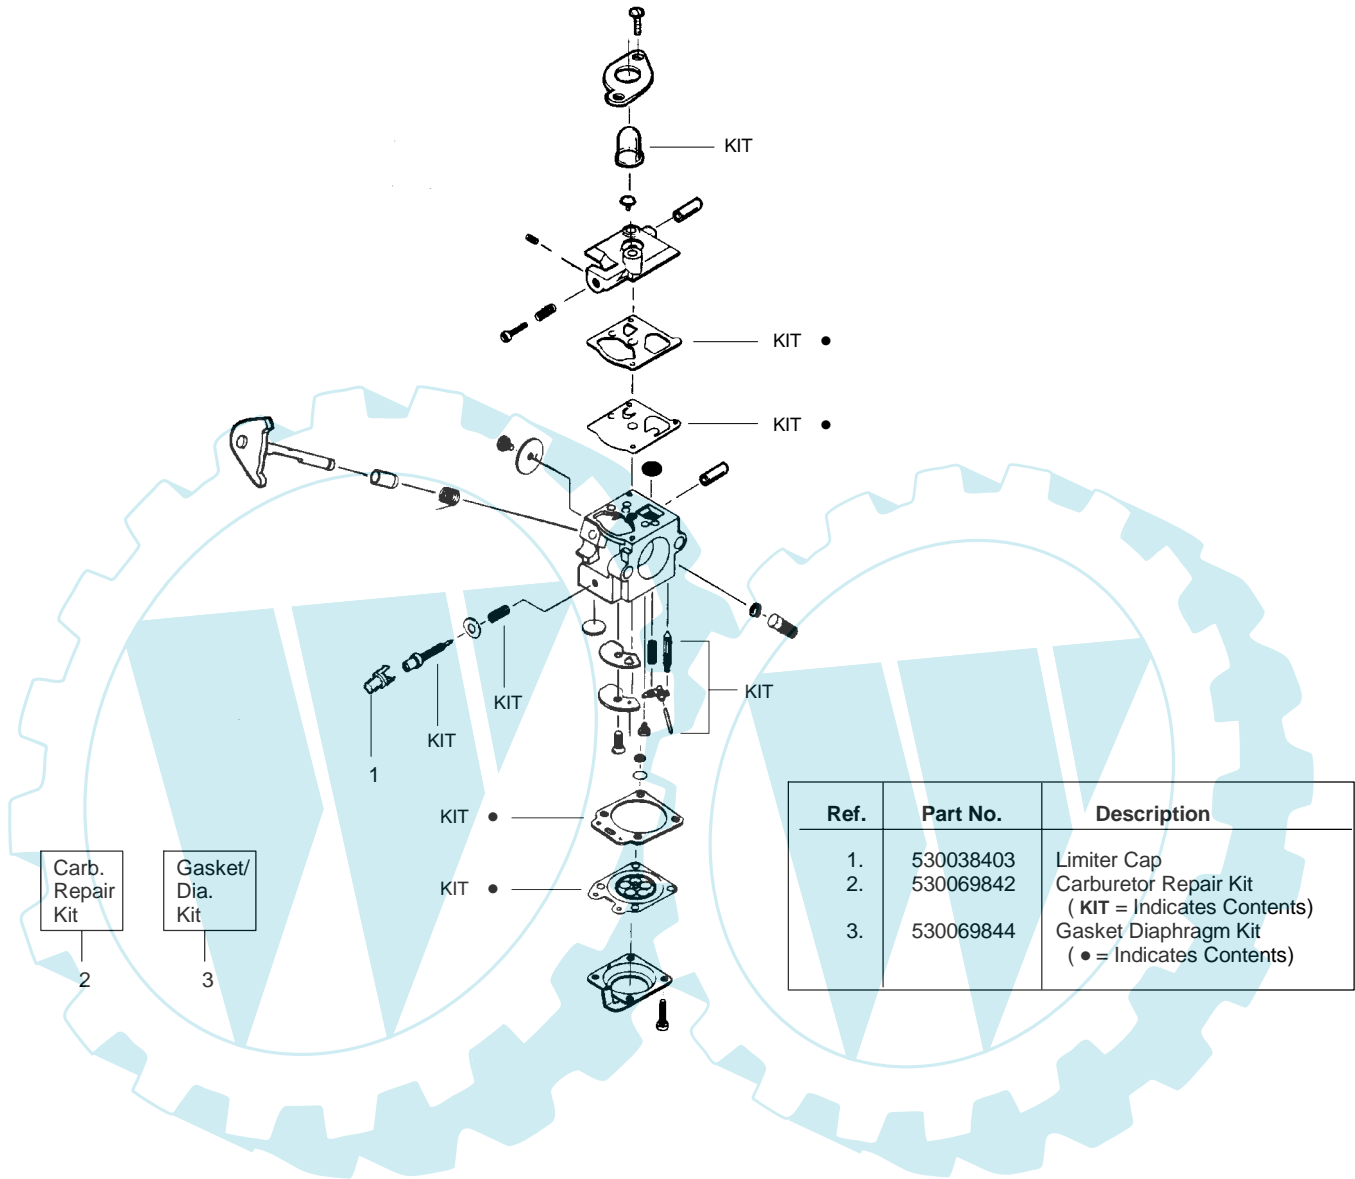

PARTS LIST NO. 530086888		McCULLOCH. PARTS LIST	MODEL(s) Trim Mac 250	
DATE 1/21/05	Replaces 530086888 – 11/23/04		Note: Illustration may differ from actual model due to design changes	PAGE NO. 8

Carburetor Assembly #530069754 (WA-226)

Kit - Carburetor Assembly No. 530071635 - WT-631

Note: No Repair kits are available for this carburetor, please order the complete assembly part number 530-071635 (WT-631)

✓ = NEW PART NUMBER FOR THIS IPL

★ = REFER TO THE SERVICE REFERENCE INDICATED FOR MORE INFORMATION. (LOCATED AT END OF IPL)