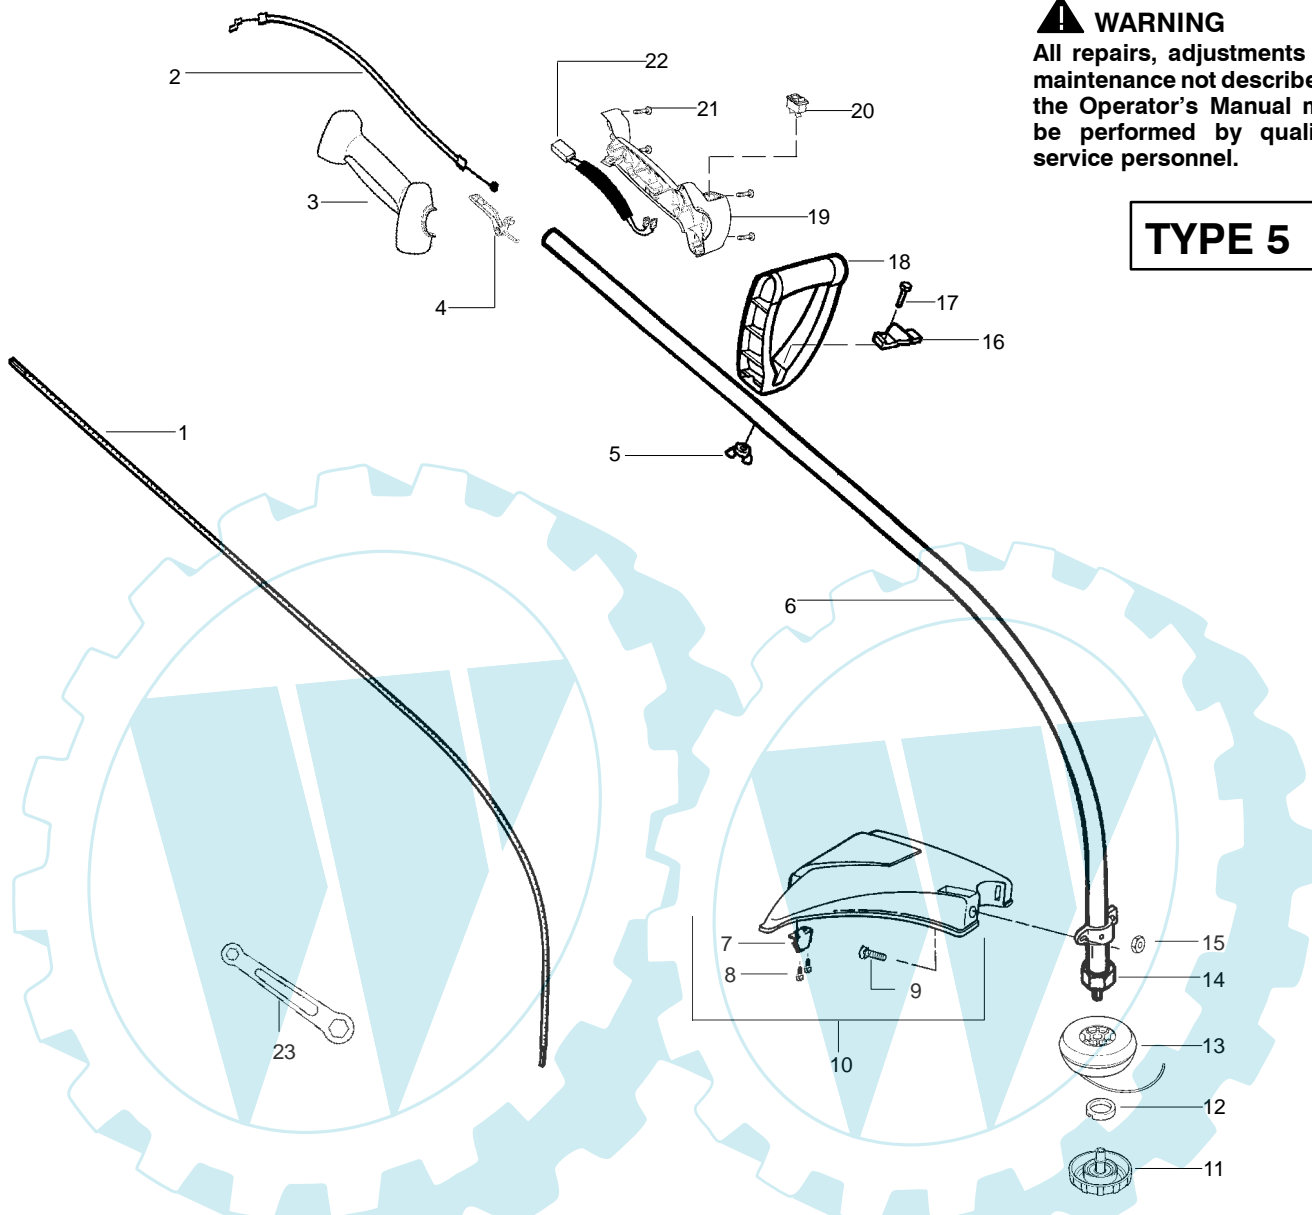

**TYPE 1,2,3,4**

Ref.	Part No.	Description	Ref.	Part No.	Description
1.	530053614	Shaft - Flex	17.	530015820	Bolt - Handle/Shield
2.	530055159	Assy - Throttle Cable	18.	530094673	Handle - Assist
3.	530054990	Hsg. - Throttle (Right)	19.	530056425	Hsg. - Throttle (Left)
4.	530038682	Trigger	20.	530069572	Kit - Switch
5.	530016152	Wingnut - Handle/Shield	21.	530016179	Screw
6.	530071538	Kit - Drive Shaft Hsg. Assy.	22.	530049072	Assy - Front Wire
7.	530052287	Limiter - Line	23.	530056401	Wrench
8.	530015814	Screw - Line Limiter	Not Shown		
9.	530015820	Bolt - Handle/Shield	-		
10.	530071724	Kit - Shield Ass'y. (Incl. 7,8,9 & 15)	Operator Manual		
11.	530054222	Assy - Cap	530163952 Scan		
12.	530403949	Guide - Line	530163953 Euro		
13.	530095935	Assy. - Wound hub	530163954 Slov.		
14.	530094543	Dust Cup	★ 530150312-01 Decal - Shaft Warning		
15.	530015197	Nut	530038973 Decal - Handle Space		
16.	530094847	Clamp - Handle			

**⚠ WARNING**  
All repairs, adjustments and maintenance not described in the Operator's Manual must be performed by qualified service personnel.

**TYPE 5**

Ref.	Part No.	Description	Ref.	Part No.	Description
1.	530053614	Shaft-Flex	17.	530015820	Bolt-Handle/Shield
2.	530055546	Assy-Throttle Cable	18.	530094673	Handle-Assist
3.	530054990	Hsg.-Throttle (Right)	19.	530056425	Hsg.-Throttle (Left)
4.	530038682	Trigger	20.	530069572	Kit-Switch
5.	530016152	Wingnut-Handle/Shield	21.	530016179	Screw
6.	530071538	Kit-Drive Shaft Hsg. Assy.	22.	530049072	Assy-Front Wire
7.	530052287	Limiter-Line	23.	530056401	Wrench
8.	530015814	Screw-Line Limiter	Not Shown		
9.	530015820	Bolt-Handle/Shield			
10.	530071724	Kit-Shield Ass'y. (Incl. 7,8,9 & 15)			
11.	530054222	Assy-Cap			Operator Manual
12.	530403949	Guide-Line	↙	530166181	Scan
13.	530095935	Assy.-Wound hub	↙	530166182	Euro
14.	530094543	Dust Cup	↙	530166183	Slov.
15.	530015197	Nut	↙	530150312	Decal-Shaft Warning
16.	530094847	Clamp-Handle			