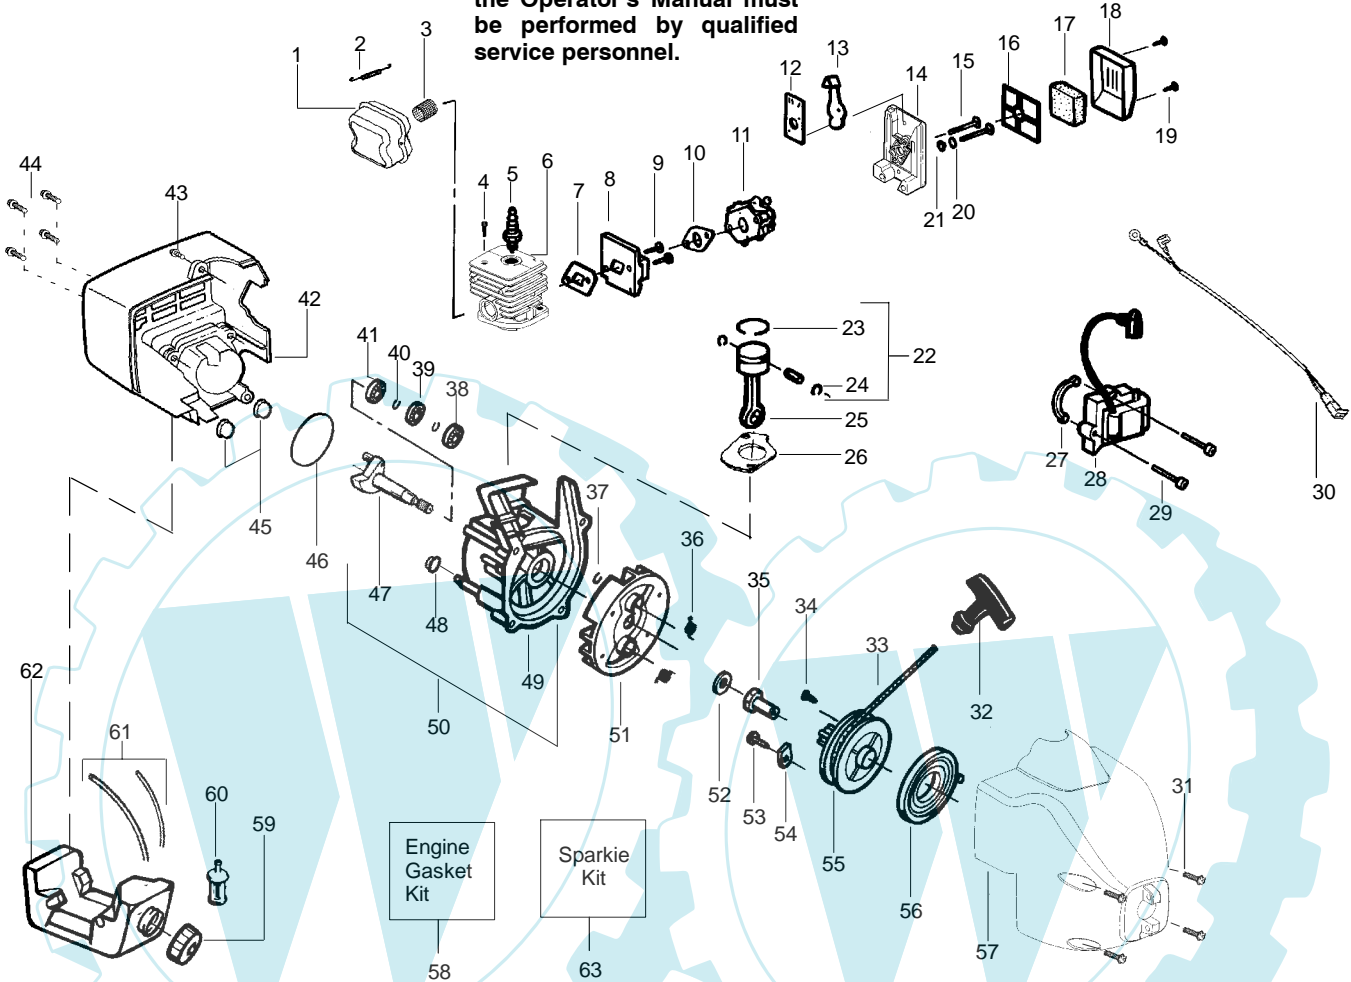

PARTS LIST NO. 530086888		McCULLOCH. PARTS LIST	MODEL(s) Trim Mac 250	
DATE 1/21/05	Replaces 530086888 - 11/23/04		Note: Illustration may differ from actual model due to design changes	PAGE NO. 4

TYPE 2

⚠ WARNING
All repairs, adjustments and maintenance not described in the Operator's Manual must be performed by qualified service personnel.

Ref.	Part No.	Description	Ref.	Part No.	Description	Ref.	Part No.	Description
1.	530071390	Kit - Muffler (incl. 2,3)	24.	530015162	Ret.-Piston Pin	48.	530036792	Isolator-C'Case
2.	530042088	Spring-Muffler	25.	530069615	Kit-Conn. Rod Ass'y.	49.	530012414	Assy-Crankcase (Incl. 38-41)
3.	530071391	Screen-Spark Arrestor	26.	530069616	Gasket-Cylinder (Kit)	50.	530071337	Assy-C'case & C'shaft (Incl. 37,47,49)
4.	530015953	Screw-Cylinder	27.	530036145	Spacer-Module	51.	530069886	Assy-Flywheel
5.	Champion	Spark Plug (RCJ 8Y)	28.	530039211	Module-Ignition	52.	530015828	Washer-Flat
6.	530069757	Kit - Cylinder	29.	530015954	Screw	53.	530015775	Screw
7.	530069616	Gasket-Cyl./Carb.(Kit)	30.	530047278	Assy-Switch Wire	54.	530053985	Retainer-Pulley
8.	530069758	Kit - Carb. Adaptor	31.	530015810	Screw	55.	530071536	Kit-Starter Pulley (Incl. 34)
9.	530016014	Screw	32.	530027569	Handle-Starter	56.	530042086	Spring-Starter
10.	530069616	Gasket-Carb. (Kit)	33.	530071542	Kit - Rope	57.	530071526	Assy. - Fan Housing
11.	530069754	Kit - Carburetor Ass'y (Incl. Limiter Cap)	34.	530016326	Screw	58.	530069616	Kit-Engine Gasket (Incl. 7,10,26,46)
12.	530038747	Plate-Choke Mounting	35.	530027953	Coupling-Drive	59.	530014347	Assy-Fuel Cap
13.	530035499	Shutter-Choke	36.	530023817	Spring-Starter Dog	60.	530095646	Assy-Fuel Pickup
14.	530052431	Box-Air	37.	530015941	Retain. Ring-C'shaft	61.	530069599	Kit-Fuel Line
15.	530015887	Screw	38.	530032124	Bearing-Outer	62.	530049933	Assy-Fuel Tank (Incl. cap, lines,filter)
16.	530036569	Plate - Filter Support	39.	530019179	Seal-C'case	63.	507475326	Kit-Sparkie (Incl. spring term. & boot)
17.	530036575	Air Filter- Foam	40.	530015945	Spacer-Ring-C'case			
18.	530054414	Cover-Air Filter	41.	530032125	Bearing-Inner			
19.	530015892	Screw	42.	530054299	Shroud-Rear			
20.	530015852	Spacer-Choke	43.	530015886	Screw			
21.	530015254	Washer	44.	530015810	Screw			
22.	530069987	Kit - Piston (Incl. 23, 24 & Pin)	45.	530036793	Isolator-Shroud			
23.	530055120	Ring-Piston	46.	530069616	O-Ring-C'case/Shrd (Kit)			
			47.	530012413	Assy-Crankshaft			

✓ = NEW PART NUMBER FOR THIS IPL

* = REFER TO THE SERVICE REFERENCE INDICATED FOR MORE INFORMATION. (LOCATED AT END OF IPL)