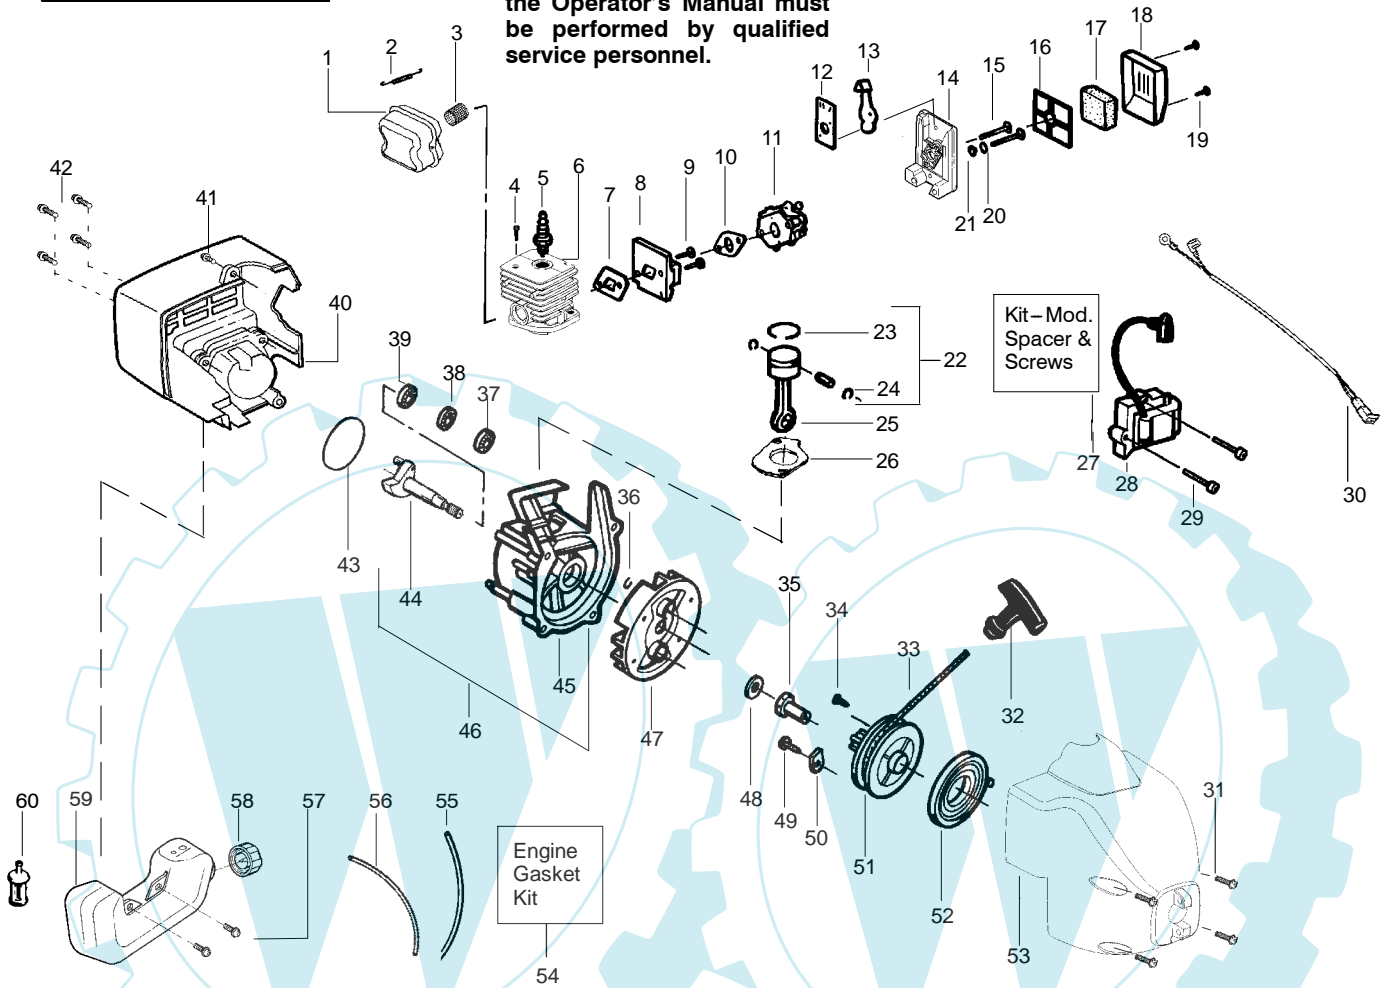

PARTS LIST NO. 530086888		McCULLOCH. PARTS LIST	MODEL(s) Trim Mac 250	
DATE 1/21/05	Replaces 530086888 - 11/23/04		Note: Illustration may differ from actual model due to design changes	PAGE NO. 7

TYPE 5

WARNING

All repairs, adjustments and maintenance not described in the Operator's Manual must be performed by qualified service personnel.

Ref.	Part No.	Description	Ref.	Part No.	Description	Ref.	Part No.	Description
1.	530071396	Kit - Muffler (incl. 2,3)	23.	530055120	Ring-Piston	45.	530071627	Assy-Crankcase (Incl. 38-40)
2.	530042088	Spring-Muffler	24.	530015162	Ret.-Piston Pin	46.	530071675	Assy-C'case & C'shaft (Incl. 37,45,46)
3.	530071391	Screen-Spark Arrestor	25.	530069945	Kit-Conn. Rod Ass'y.	47.	530054115	Assy-Flywheel
4.	530015953	Screw-Cylinder	26.	530071363	Gasket-Cylinder (Kit)	48.	530015828	Washer-Flat
5.	Champion	Spark Plug (RCJ6Y)	27.	530071731	Kit-Module Spacer & Screws	49.	530015775	Screw
6.	530012416	Cylinder	28.	530039211	Module-Ignition	50.	530053985	Retainer-Pulley
7.	530071363	Gasket-Cyl./Carb.(Kit)	29.	530016357	Screw	51.	530071536	Kit-Starter Pulley (Incl. 34)
8.	530057635	Adaptor-Carb.	30.	530047278	Assy-Switch Wire	52.	530042086	Spring-Starter
9.	530016014	Screw	31.	530015810	Screw	53.	530071527	Assy. - Fan Housing
10.	530071363	Gasket-Carb. (Kit)	32.	530027569	Handle-Starter	54.	530071363	Kit-Engine Gasket (Incl. 7,10,26,44)
11.	---	Kit - Carburetor Ass'y (WT-631)	33.	530071542	Kit - Rope	55.	530069216	Kit-Fuel Line(large)
12.	530038747	Plate-Choke Mounting	34.	530016391	Screw	56.	530069247	Kit-Fuel Line(small)
13.	530035499	Shutter-Choke	35.	530027953	Coupling-Drive	57.	530016379	Retainer-Tank
14.	530052431	Box-Air	36.	530015941	Retain. Ring-C'shaft	58.	530014347	Assy-Fuel Cap
15.	530016393	Screw	37.	530055728	Bearing-Outer	59.	530056731	Assy-Fuel Tank (Incl. cap, lines,filter)
16.	530036569	Plate - Filter Support	38.	530071615	Kit-C'case Seal	60.	530095646	Assy-Fuel Pickup
17.	530036575	Air Filter- Foam	39.	530032125	Bearing-Inner			
18.	530054414	Cover-Air Filter	40.	530057026	Shroud-Rear			
19.	530015892	Screw	41.	530015886	Screw			
20.	530015852	Spacer-Choke	42.	530015810	Screw			
21.	530015254	Washer	43.	530071363	O-Ring-C'case/Shrd (Kit)			
22.	530071833	Kit - Piston (Incl. 23, 24 & Pin)	44.	530012413	Assy-Crankshaft			

✓ = NEW PART NUMBER FOR THIS IPL

★ = REFER TO THE SERVICE REFERENCE INDICATED FOR MORE INFORMATION. (LOCATED AT END OF IPL)