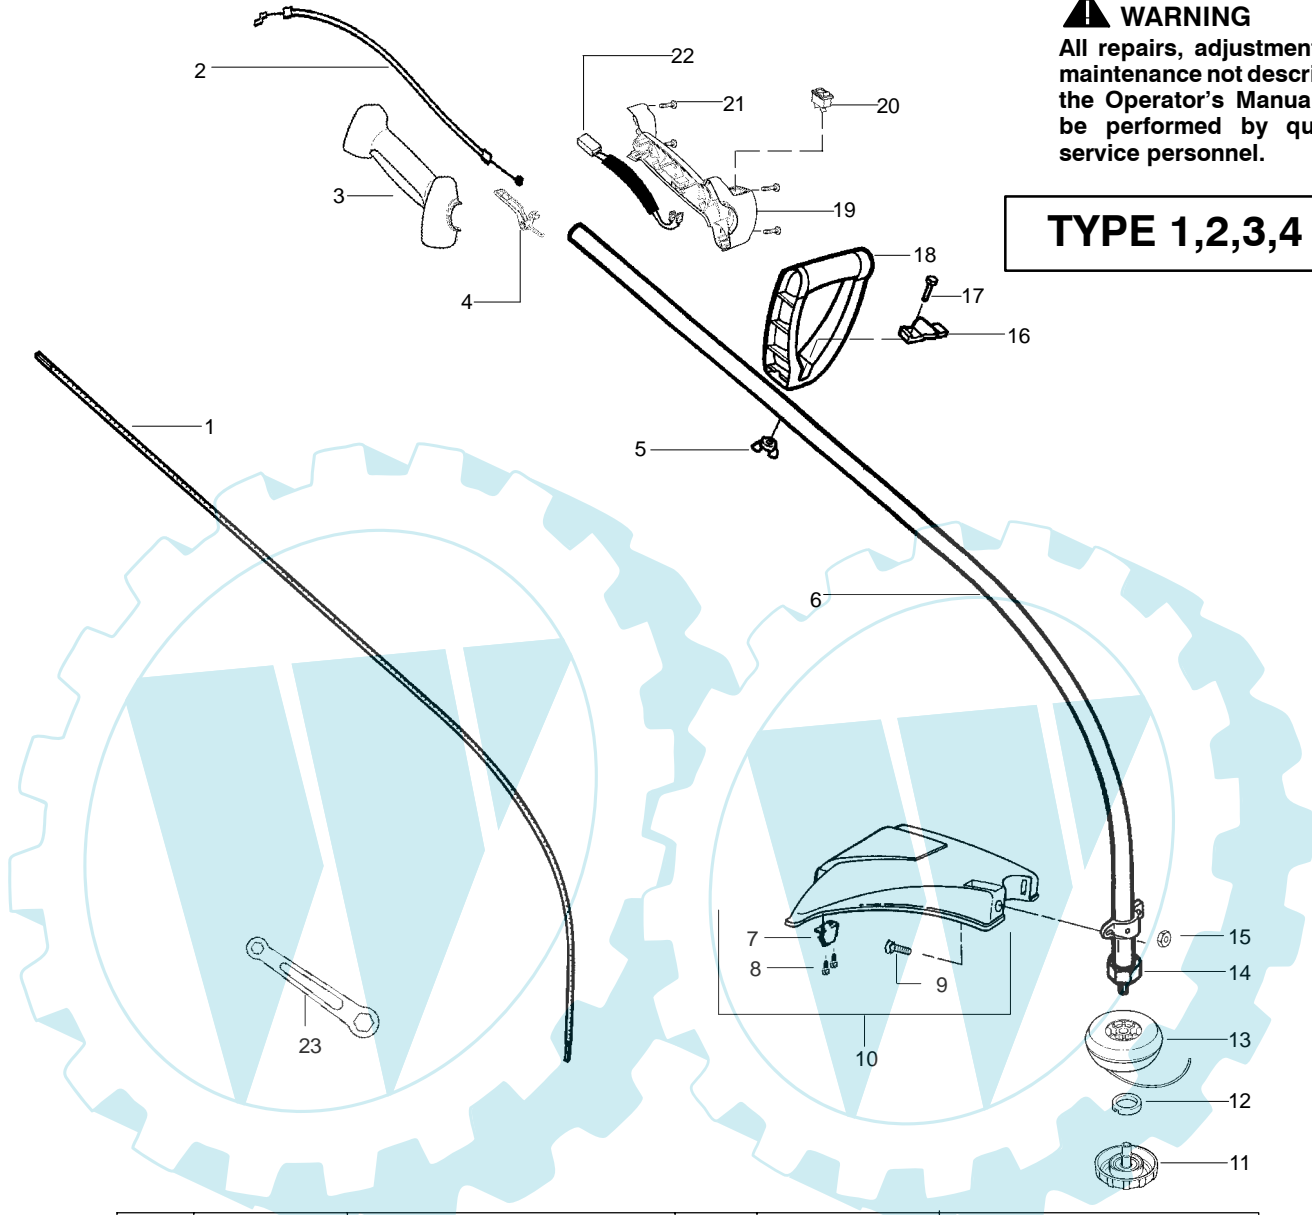

PARTS LIST NO. 530086888		 <b>PARTS LIST</b>	MODEL(s) Trim Mac 250
DATE 1/21/05	Replaces 530086888 – 11/23/04		Note: Illustration may differ from actual model due to design changes

**WARNING**  
All repairs, adjustments and maintenance not described in the Operator's Manual must be performed by qualified service personnel.

**TYPE 1,2,3,4**

Ref.	Part No.	Description	Ref.	Part No.	Description
1.	530053614	Shaft - Flex	17.	530015820	Bolt - Handle/Shield
2.	530055159	Assy - Throttle Cable	18.	530094673	Handle - Assist
3.	530054990	Hsg. - Throttle (Right)	19.	530056425	Hsg. - Throttle (Left)
4.	530038682	Trigger	20.	530069572	Kit - Switch
5.	530016152	Wingnut - Handle/Shield	21.	530016179	Screw
6.	530071538	Kit - Drive Shaft Hsg. Assy.	22.	530049072	Assy - Front Wire
7.	530052287	Limiter - Line	23.	530056401	Wrench
8.	530015814	Screw - Line Limiter	Not Shown		
9.	530015820	Bolt - Handle/Shield	-		
10.	530071724	Kit - Shield Ass'y. (Incl. 7,8,9 & 15)	Operator Manual		
11.	530054222	Assy - Cap	530163952 Scan		
12.	530403949	Guide - Line	530163953 Euro		
13.	530095935	Assy. - Wound hub	530163954 Slov.		
14.	530094543	Dust Cup	★ 530150312-01 Decal - Shaft Warning		
15.	530015197	Nut	530038973 Decal - Handle Space		
16.	530094847	Clamp - Handle			

✓ = NEW PART NUMBER FOR THIS IPL

★ = REFER TO THE SERVICE REFERENCE INDICATED FOR MORE INFORMATION. (LOCATED AT END OF IPL)

PARTS LIST NO. 530086888		<b>McCULLOCH</b> . PARTS LIST	MODEL(s) Trim Mac 250
DATE 1/21/05	Replaces 530086888 – 11/23/04		Note: Illustration may differ from actual model due to design changes