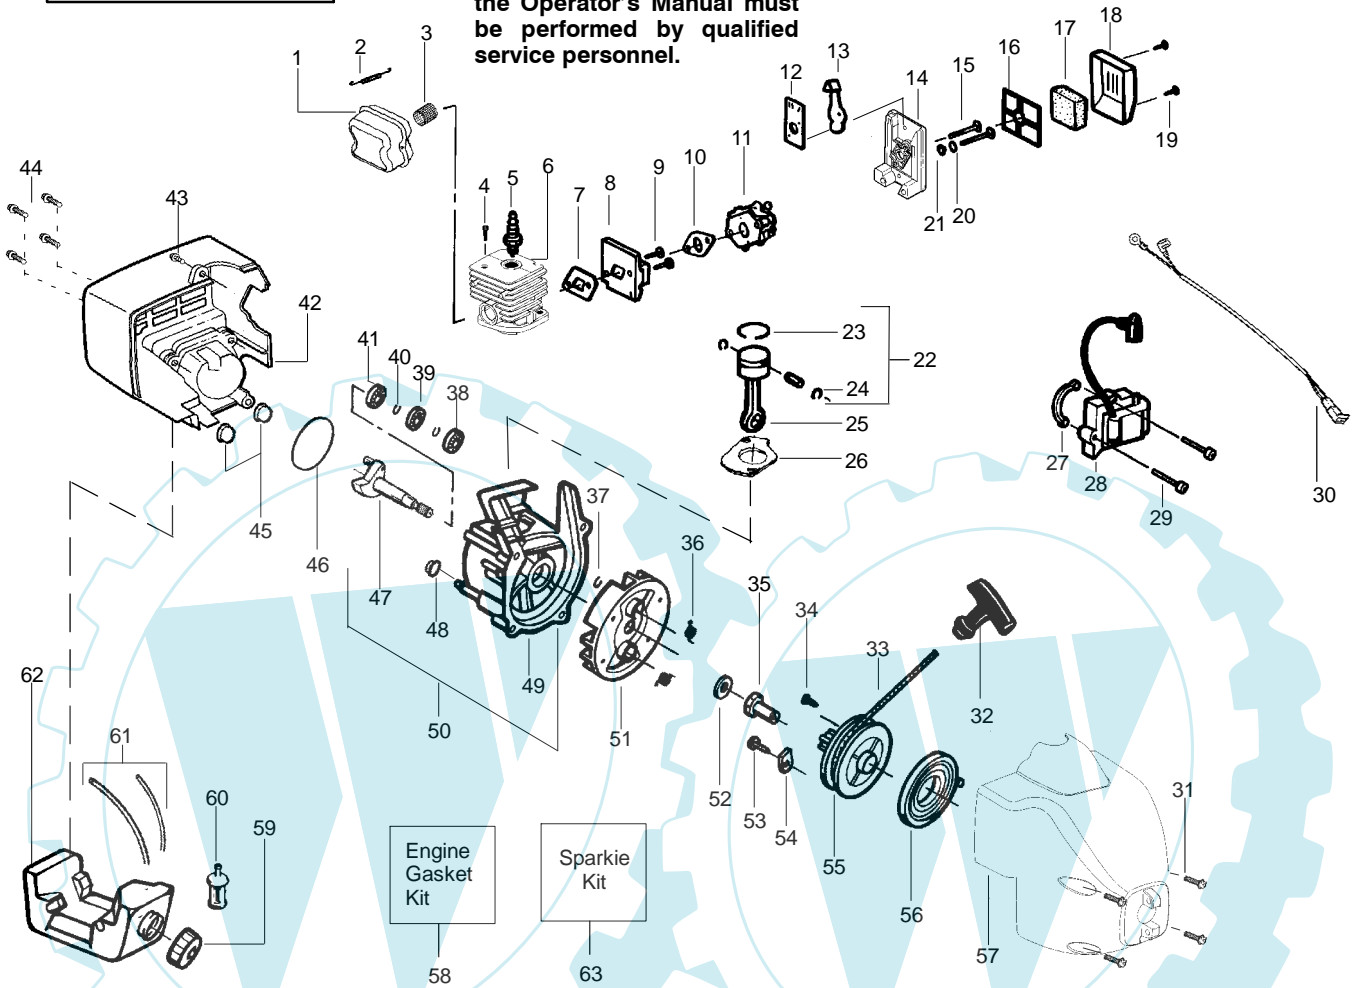

PARTS LIST NO. 530086888		McCULLOCH. PARTS LIST	MODEL(s) Trim Mac 250	
DATE 1/21/05	Replaces 530086888 - 11/23/04		Note: Illustration may differ from actual model due to design changes	PAGE NO. 3

TYPE 1

WARNING
All repairs, adjustments and maintenance not described in the Operator's Manual must be performed by qualified service personnel.

Ref.	Part No.	Description	Ref.	Part No.	Description	Ref.	Part No.	Description
1.	530071390	Kit - Muffler (incl. 2,3)	24.	530015162	Ret.-Piston Pin	48.	530036792	Isolator-C'Case
2.	530042088	Spring-Muffler	25.	530069945	Kit-Conn. Rod Ass'y.	49.	530012414	Assy-Crankcase
3.	530071391	Screen-Spark Arrestor	26.	530071535	Gasket-Cylinder (Kit)			(Incl. 38-41)
4.	530015953	Screw-Cylinder	27.	530036145	Spacer-Module	50.	530071337	Assy-C'case & C'shaft
5.	Champion	Spark Plug (RCJ 8Y)	28.	530039211	Module-Ignition			(Incl. 37,47,49)
6.	530071359	Kit - Cylinder	29.	530015954	Screw	51.	530069886	Assy-Flywheel
7.	530071535	Gasket-Cyl./Carb.(Kit)	30.	530047278	Assy-Switch Wire	52.	530015828	Washer-Flat
8.	530069758	Kit - Carb. Adaptor	31.	530015810	Screw	53.	530015775	Screw
9.	530016014	Screw	32.	530027569	Handle-Starter	54.	530053985	Retainer-Pulley
10.	530071535	Gasket-Carb. (Kit)	33.	530071542	Kit - Rope	55.	530071536	Kit-Starter Pulley
11.	530069754	Kit - Carburetor Ass'y (Incl. Limiter Cap)	34.	530016326	Screw			(Incl. 34)
			35.	530027953	Coupling-Drive	56.	530042086	Spring-Starter
12.	530038747	Plate-Choke Mounting	36.	530023817	Spring-Starter Dog	57.	530071526	Assy. - Fan Housing
13.	530035499	Shutter-Choke	37.	530015941	Retain. Ring-C'shaft	58.	530071535	Kit-Engine Gasket
14.	530052431	Box-Air	38.	530032124	Bearing-Outer			(Incl. 7,10,26,46)
15.	530015887	Screw	39.	530019179	Seal-C'case	59.	530014347	Assy-Fuel Cap
16.	530036569	Plate - Filter Support	40.	530015945	Retainer Ring-C'case	60.	530095646	Assy-Fuel Pickup
17.	530036575	Air Filter- Foam	41.	530032125	Bearing-Inner	61.	530069599	Kit-Fuel Line
18.	530054414	Cover-Air Filter	42.	530054299	Shroud-Rear	62.	530049933	Assy-Fuel Tank
19.	530015892	Screw	43.	530015934	Screw			(Incl. cap, lines,filter)
20.	530015852	Spacer-Choke	44.	530015810	Screw	63.	507475326	Kit-Sparkie (Incl. spring term. & boot)
21.	530015254	Washer	45.	530036793	Isolator-Shroud			
22.	530071357	Kit - Piston (Incl. 23, 24 & Pin)	46.	530071535	O-Ring-C'case/Shrd (Kit)			
23.	530055120	Ring-Piston	47.	530012413	Assy-Crankshaft			

✓ = NEW PART NUMBER FOR THIS IPL

★ = REFER TO THE SERVICE REFERENCE INDICATED FOR MORE INFORMATION. (LOCATED AT END OF IPL)