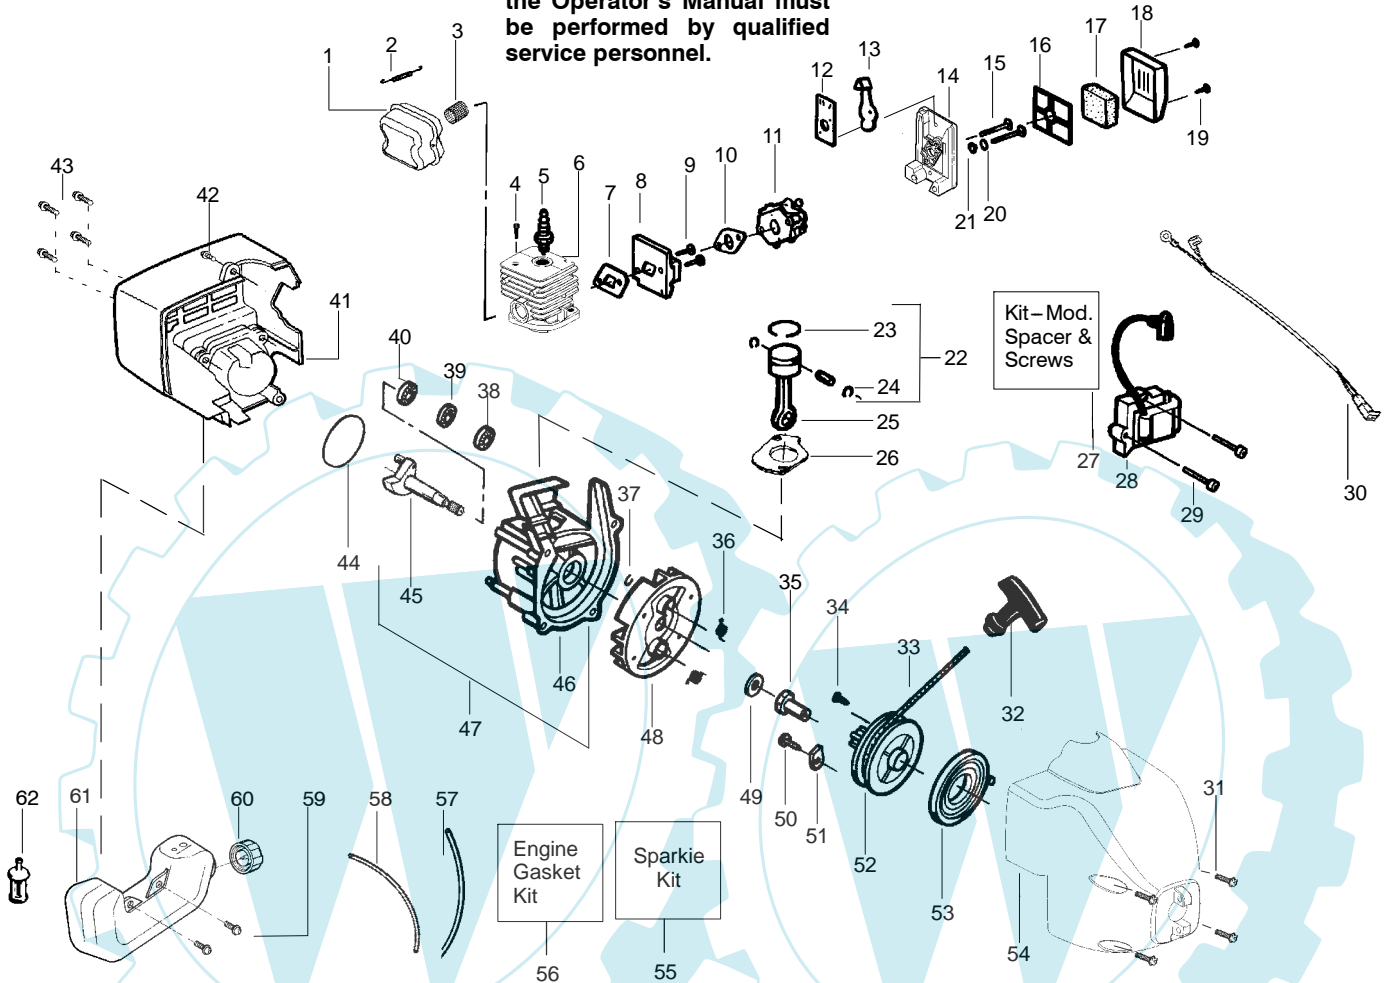

PARTS LIST NO. 530086888		McCULLOCH. PARTS LIST	MODEL(s) Trim Mac 250	
DATE 1/21/05	Replaces 530086888 - 11/23/04		Note: Illustration may differ from actual model due to design changes	PAGE NO. 6

TYPE 4

WARNING
All repairs, adjustments and maintenance not described in the Operator's Manual must be performed by qualified service personnel.

Ref.	Part No.	Description	Ref.	Part No.	Description	Ref.	Part No.	Description
1.	530071390	Kit - Muffler (incl. 2,3)	23.	530055120	Ring-Piston	46.	530071627	Assy-Crankcase (Incl. 38-40)
2.	530042088	Spring-Muffler	24.	530015162	Ret.-Piston Pin	47.	530071675	Assy-C'case & C'shaft (Incl. 37,45,46)
3.	530071391	Screen-Spark Arrestor	25.	530069615	Kit-Conn. Rod Ass'y.	48.	530069886	Assy-Flywheel
4.	530015953	Screw-Cylinder	26.	530069616	Gasket-Cylinder (Kit)	49.	530015828	Washer-Flat
5.	Champion	Spark Plug (RCJ6Y)	27.	530071731	Kit-Module Spacer & Screws	50.	530015775	Screw
6.	530012376	Cylinder	28.	530039211	Module-Ignition	51.	530053985	Retainer-Pulley
7.	530069616	Gasket-Cyl./Carb.(Kit)	29.	530016357	Screw	52.	530071536	Kit-Starter Pulley (Incl. 34)
8.	530069758	Kit - Carb. Adaptor	30.	530047278	Assy-Switch Wire	53.	530042086	Spring-Starter
9.	530016014	Screw	31.	530015810	Screw	54.	530071527	Assy. - Fan Housing
10.	530069616	Gasket-Carb. (Kit)	32.	530027569	Handle-Starter	55.	507475326	Kit-Sparkie (Incl. spring term. & boot)
11.	---	Kit - Carburetor Ass'y (WA-226) (WT-631)	33.	530071542	Kit - Rope	56.	530069616	Kit-Engine Gasket (Incl. 7,10,26,44)
12.	530038747	Plate-Choke Mounting	34.	530016391	Screw	57.	530069216	Kit-Fuel Line(large)
13.	530035499	Shutter-Choke	35.	530027953	Coupling-Drive	58.	530069247	Kit-Fuel Line(small)
14.	530052431	Box-Air	36.	530023817	Spring-Starter Dog	59.	530016379	Retainer-Tank
15.	530015887	Screw	37.	530015941	Retain. Ring-C'shaft	60.	530014347	Assy-Fuel Cap
16.	530036569	Plate - Filter Support	38.	530055728	Bearing-Outer	61.	530056731	Assy-Fuel Tank (Incl. cap, lines,filter)
17.	530036575	Air Filter- Foam	39.	530071615	Kit-C'case Seal	62.	530095646	Assy-Fuel Pickup
18.	530054414	Cover-Air Filter	40.	530032125	Bearing-Inner			
19.	530015892	Screw	41.	530057026	Shroud-Rear			
20.	530015852	Spacer-Choke	42.	530015886	Screw			
21.	530015254	Washer	43.	530015810	Screw			
22.	530069987	Kit - Piston (Incl. 23, 24 & Pin)	44.	530069616	O-Ring-C'case/Shrd (Kit)			
			45.	530012413	Assy-Crankshaft			

✓ = NEW PART NUMBER FOR THIS IPL

★ = REFER TO THE SERVICE REFERENCE INDICATED FOR MORE INFORMATION. (LOCATED AT END OF IPL)